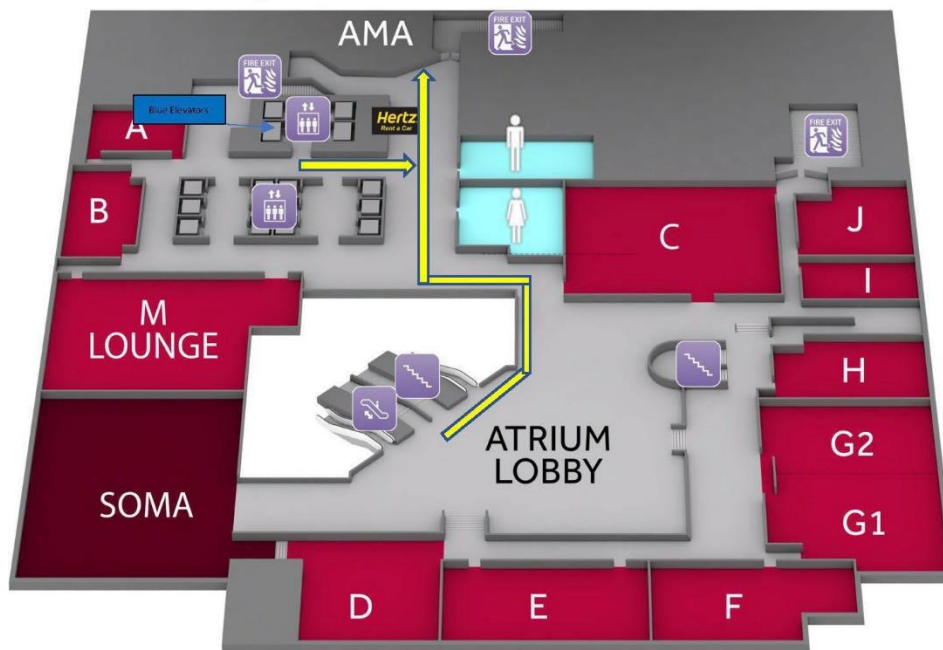

MICROGRID

GLOBAL INNOVATION FORUM

SEPTEMBER 24-25, 2024 • SAN FRANCISCO

Located in the **AMA Executive Conference Center**
San Francisco Marriott Marquis
780 Mission Street, 2nd Level
San Francisco, CA 9410

- The conference center is located on the 2nd Level **inside** the San Francisco Marriott Marquis
- Enter the hotel from either the Valet Drive on Mission Street or from the Fourth Street entrance.
- Walk to the **BLUE ELEVATORS**, which are located **BEHIND** the **PINK** and **YELLOW** elevator banks.
- Take the **BLUE ELEVATORS** to the 2nd floor.
- When you step out of the elevator bank on the second floor, make a left.
- AMA's San Francisco Executive Conference Center will be located just down the hall on your left.

OR

- Once you are in the lobby, take the escalator to the second level and follow the arrows below.

Parking**

- Valet parking only is available at the San Francisco Marriott Marquis. Overnight Fee \$91.20-\$199.50 (over-sized vehicles) + tax. Limited Spaces. First Come First Serve
- Pacific Place Parking, 22 4th Street, San Francisco - located directly across the street from the 4th Street Entrance of the San Francisco Marriott Marquis. \$20 Monday through Friday - in by 10am and out by 7pm. 415-813-5955 [Pacific Place Parking](#)
- Other parking options are at the [Fifth & Mission/Yerba Buena Parking Garage](#).
- [Best Parking App](#) Use this app to find the best parking rates near the location.